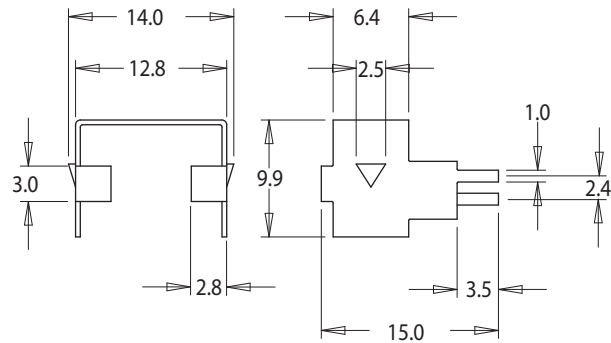

# EP10

Mounting yoke	
Clip material	Steel
Clip plating	Tin (Sn)
Solderability	"IEC 60 068-2 20,Part 2,Test Ta,method 1
Part No.	EP10YOKEEM-00

Mounting spring	
Clip material	Steel
Part No.	EP10SPRINGM-00

Dimensions in millimeters

DT038 Iss. 3

MILES-PLATTS LTD. - 39, ABBEY PARK ROAD, LEICESTER, LE4 5AN. U.K.  
 TEL: +44 (0)116 262 2593 - FAX: +44 (0)116 253 7889  
 sales@milesplatts.co.uk - www.milesplatts.co.uk