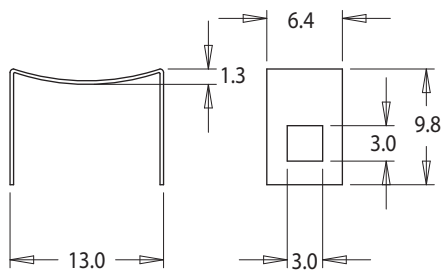

# EP10

Mounting yoke	
Clip material	Steel
Clip plating	Tin (Sn)
Solderability	"IEC 60 068-2 20,Part 2,Test Ta,method 1
Part No.	EP10YOKEEM-00

Mounting spring	
Clip material	Steel
Part No.	EP10SPRINGM-00

Dimensions in millimeters

DT038 Iss. 3

MILES-PLATTS LTD. - 39, ABBEY PARK ROAD, LEICESTER, LE4 5AN. U.K.  
 TEL: +44 (0)116 262 2593 - FAX: +44 (0)116 253 7889  
 sales@milesplatts.co.uk - www.milesplatts.co.uk